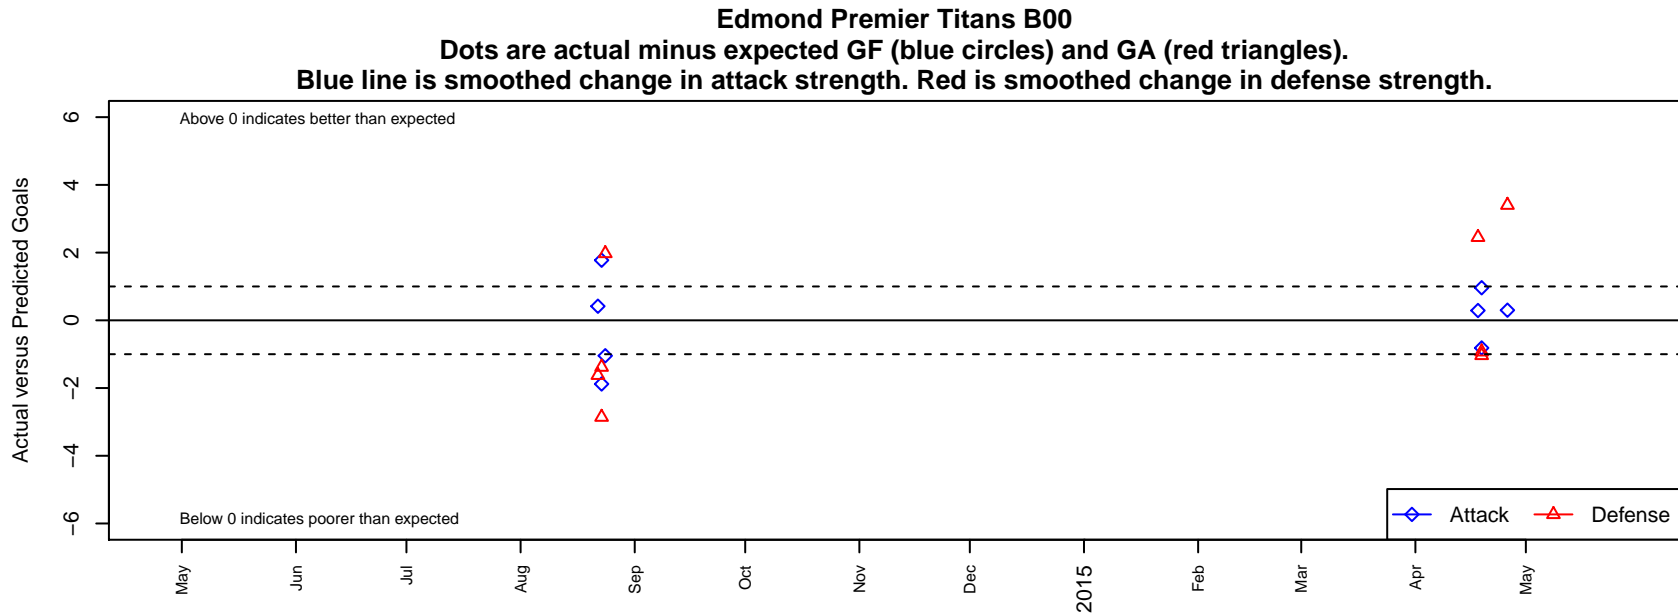

Edmond Premier Titans B00

Edmond Premier Soccer Academy
Edmonds, WA
B00 total strength=875
attack=2.3 defense=0.73

alt names used:
Edmond Premier Soccer Academy
EPSA B00 ROCHESTER TITANS (WA)

Venues played:
2013 WA Cup BU13 Bronze U13
2014 Summer Slam U14
2014 WA Cup BU14 Silver/Bronze U14

**attack and defense variance (black dot)
relative to other teams
and top 10 in region**

**attack and defense rating
relative to others at age
and all opponents in last 13 months**

**attack and defense rating
relative to others at age
and all opponents in last 13 months**

Performance relative to 13 month average

Performance relative to 13 month average

Distribution of opponents
 Red = Lose zone, Blue = Win zone, Green = Even
 Black line separates win/lose zones

lot. A=Neither has attack advantage, B=Opponent has both attack and defense advantage, C=Opponent has both attack and defense disadvantage, D=Both have